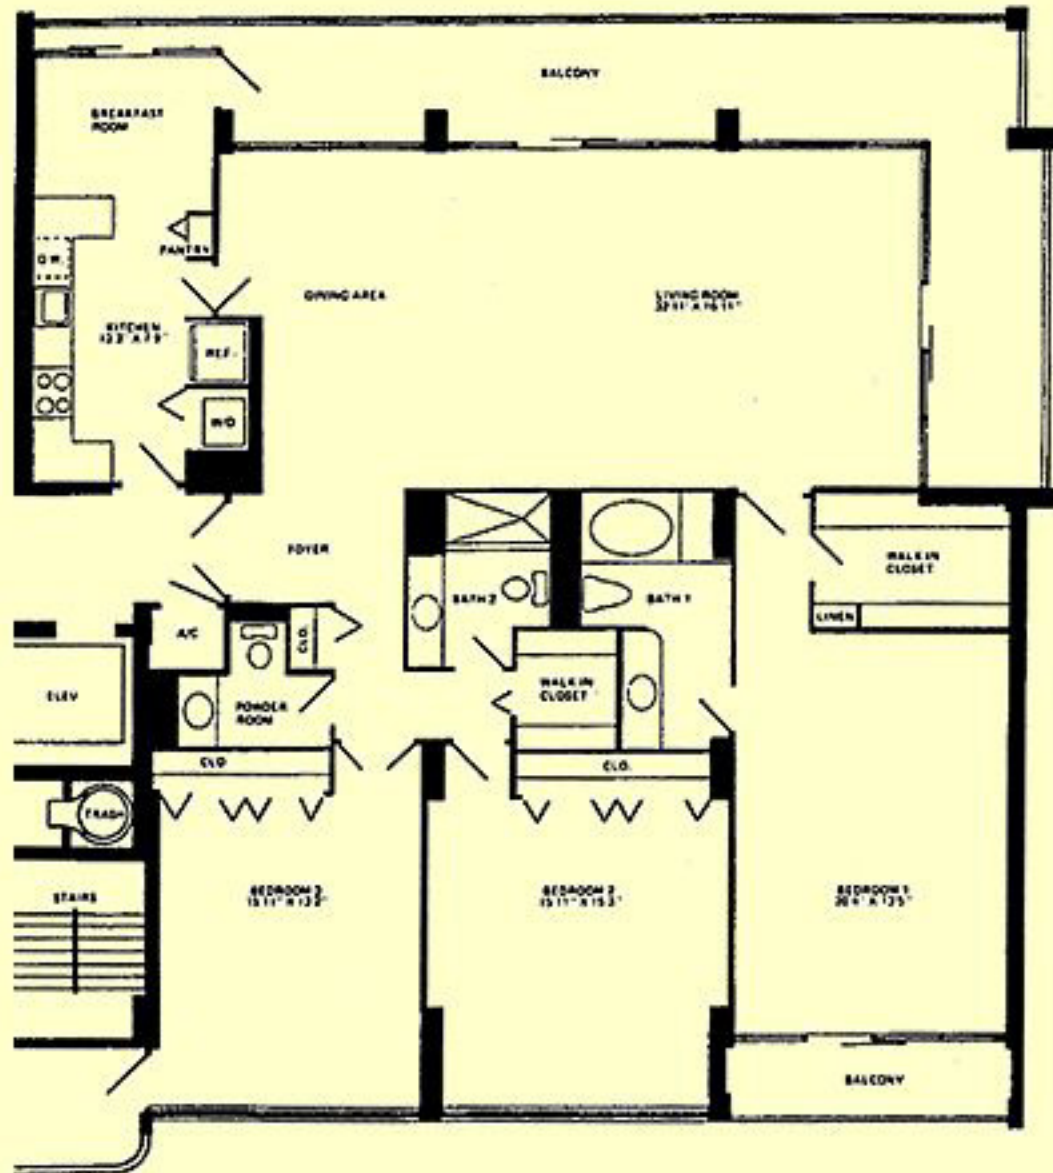

The Stratford Arms

Apartment F

3 Bedroom 2 1/2 Bath 2,134 SF

FLORIDA BEACH REALTY
and Financial Services, Inc.