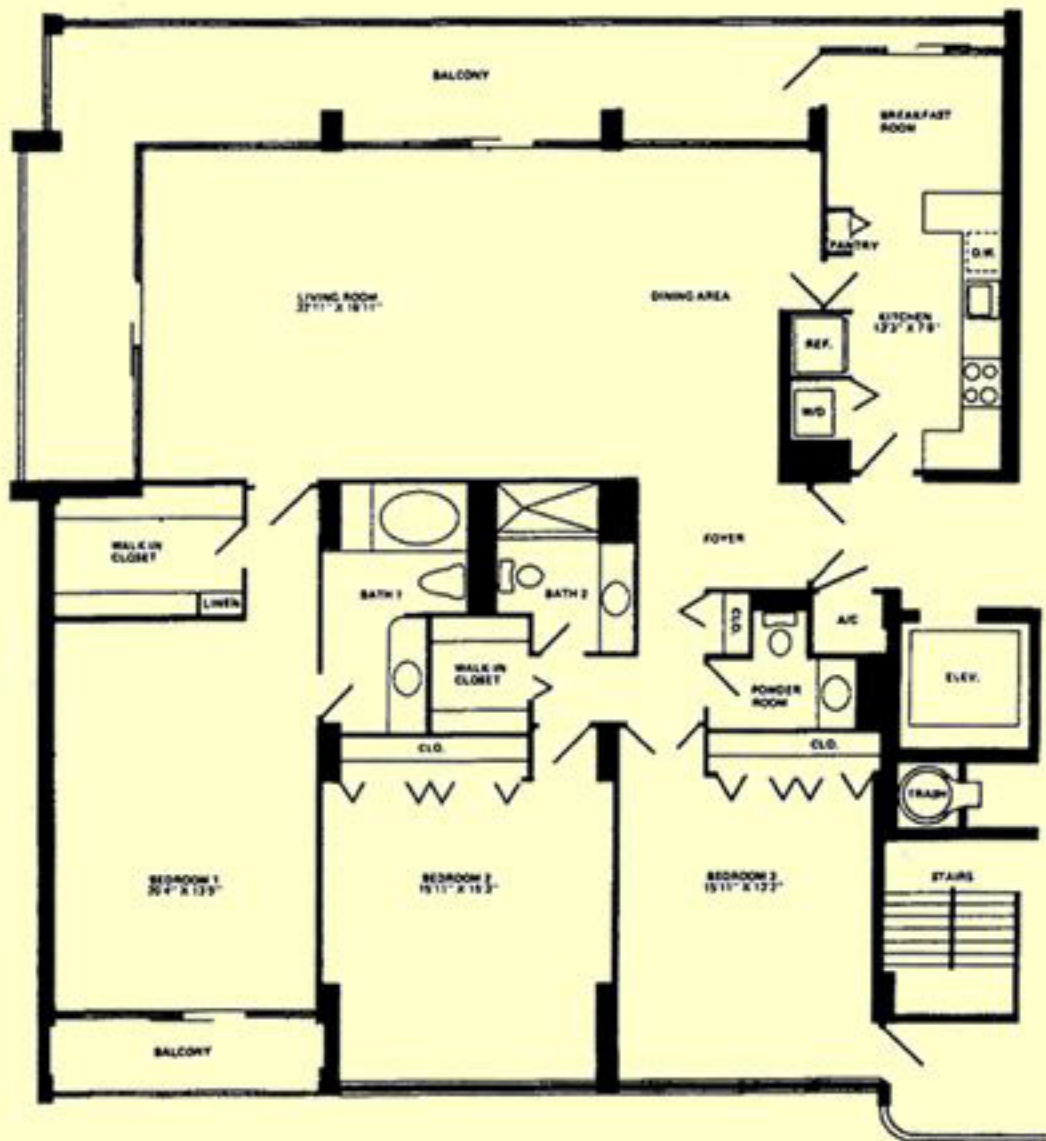

The Stratford Arms

Apartment A

3 Bedroom (Corner Residence) 2 1/2 Bath 2,134 SF

FLORIDA BEACH REALTY
and Financial Services, Inc.